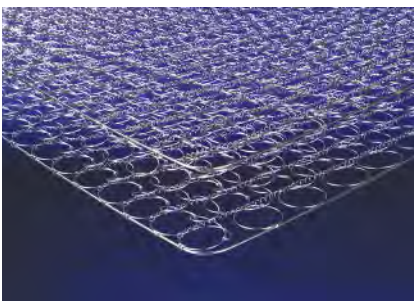

## QUILTED LAYER

- Flame Retardant Fiber Barrier
- 1 ¼" SuperSoft Foam
- Double Knit Stretch Cover
- Double Sided Mattress

## HAND CRAFTED UPHOLSTERY LAYER

- 1 ¼" Super Soft Foam
- ¾" Comfort Foam Pad
- Insulator Spring Pad
- 3-Zoned Lumbar Support

## INNERSPRING COIL

- 805 Coils (Queen Coil Count)
- Perimeter Edge Supports
- LURAflex™ High Profile Support

## BOX SPRING

Semi-Flex® Performance Grid by Leggett & Platt offers a durable and noiseless foundation with its popular one-piece, rigid-steel design.

- Available High Profile & Low Profile

*Capital Bedding*  
COMPANY  
Since 1920